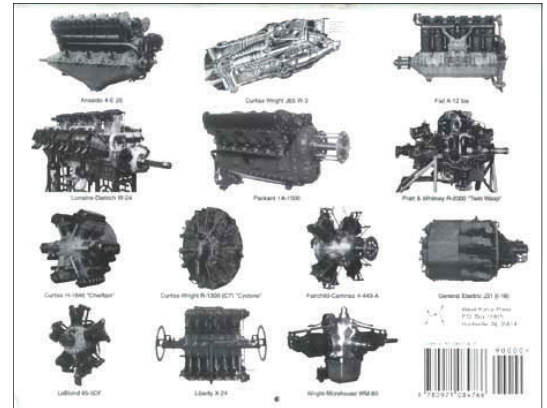

To order....post or
fax order form,
phone or email us!

AVIATION WORLDWIDE

CALENDARS

CALENDAR OF GREAT AIRCRAFT ENGINES 2008

1 page for each month
Measures 280 x 215mm closed #9709 **\$26.00**

Engines Featured:

Ansaldo 4-E 29
Curtiss-Wright J65-W-3
Fiat A-12 bis
Pratt & Whitney R-2000 Twin Wasp
Packard 1A-1500
Lorraine-Dietrich W-24
Curtiss H-1640 Chieftain
Curtiss Wright R-1300 (C7) Cyclone
Fairchild-Caminez 4-440-A
General Electric J31(I-16)
LeBlond 85-5DF
Liberty X-24
Wright-Morehouse WM-80